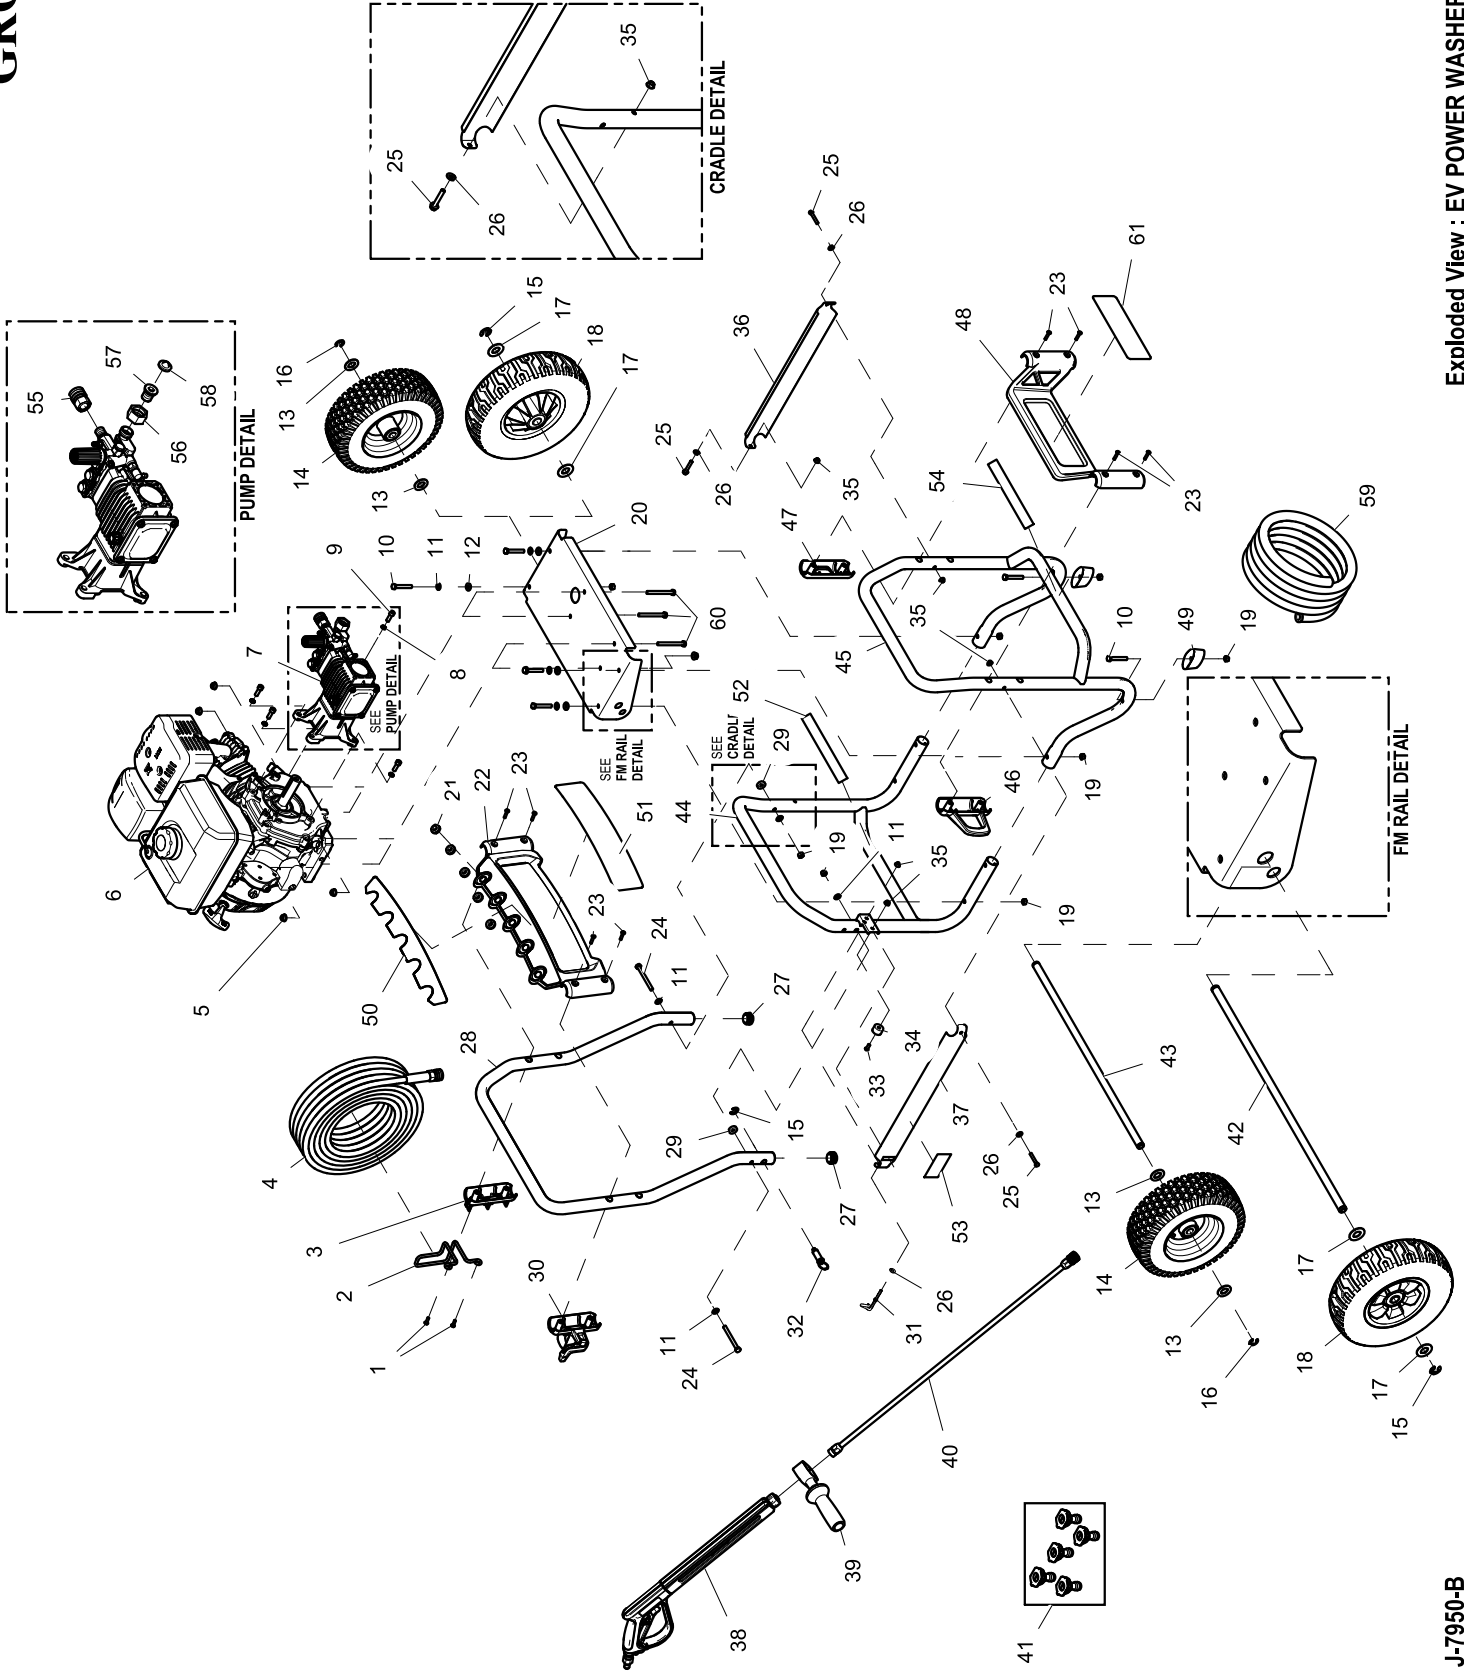

## EXPLODED VIEW: EV POWER WASHER 3800/4200

DRAWING #: 0K4564